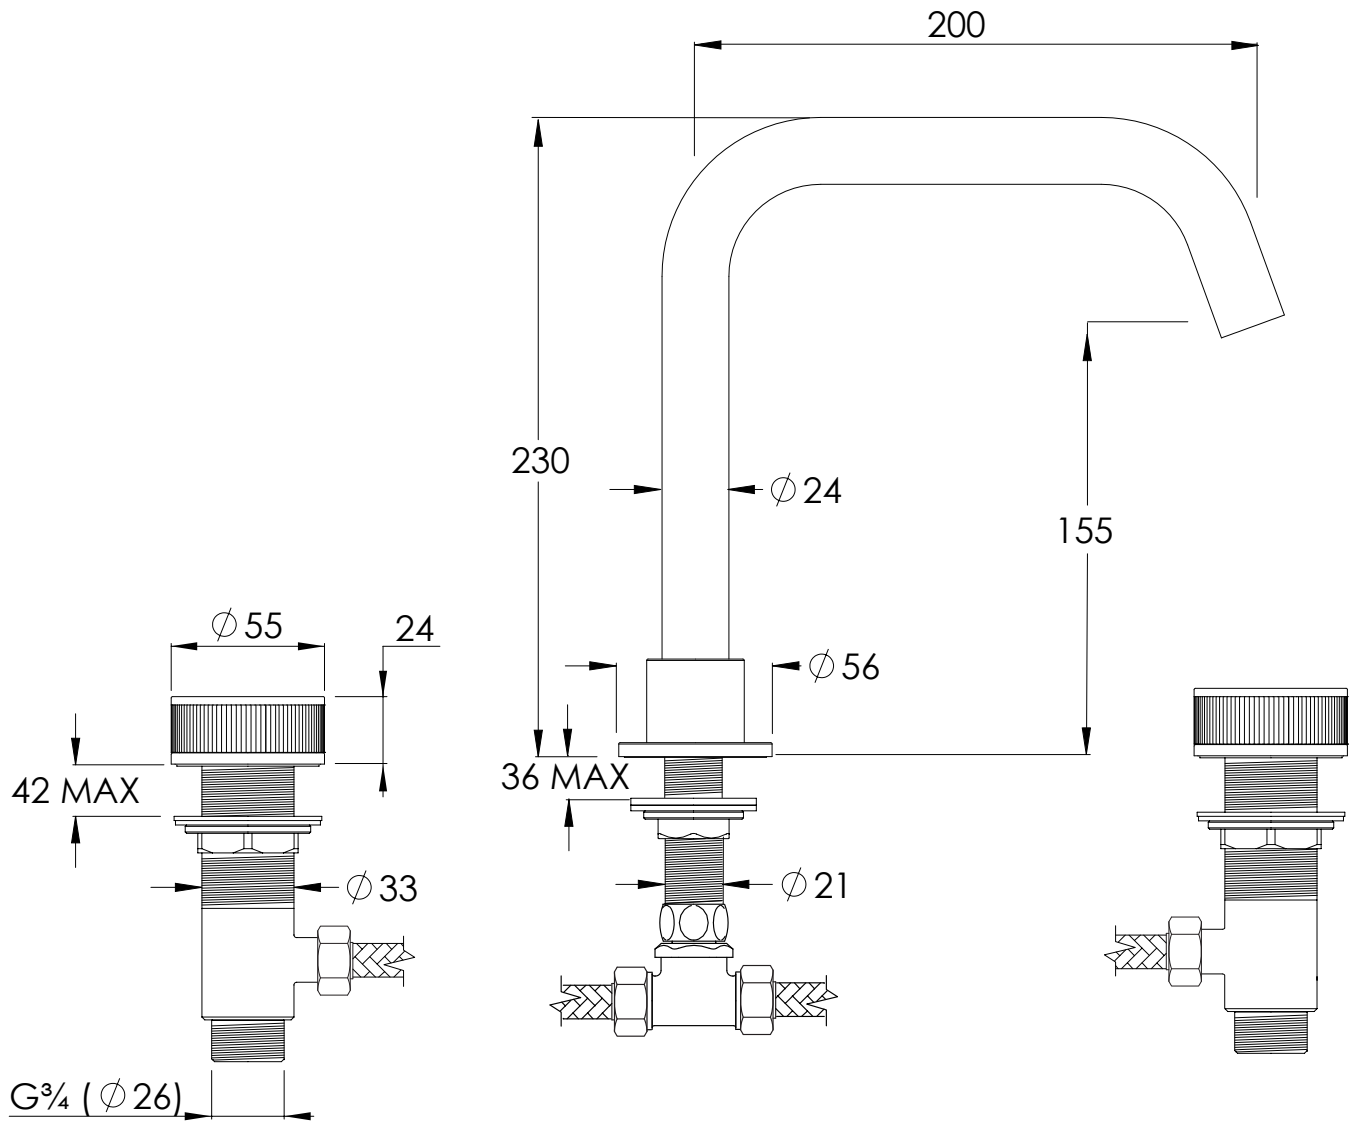

COALBROOK

DC2006

DECK MOUNTED BATH FILLER

DATE: 04/01/22

REVISION: A

DIMENSIONS IN MILLIMETRES

WHILST EVERY EFFORT IS MADE TO ENSURE THE ACCURACY OF THESE DATA SHEETS THEY ARE SUBJECT TO CHANGE WITHOUT NOTICE AS PART OF THE COMPANY'S PRODUCT DEVELOPMENT PROCESS